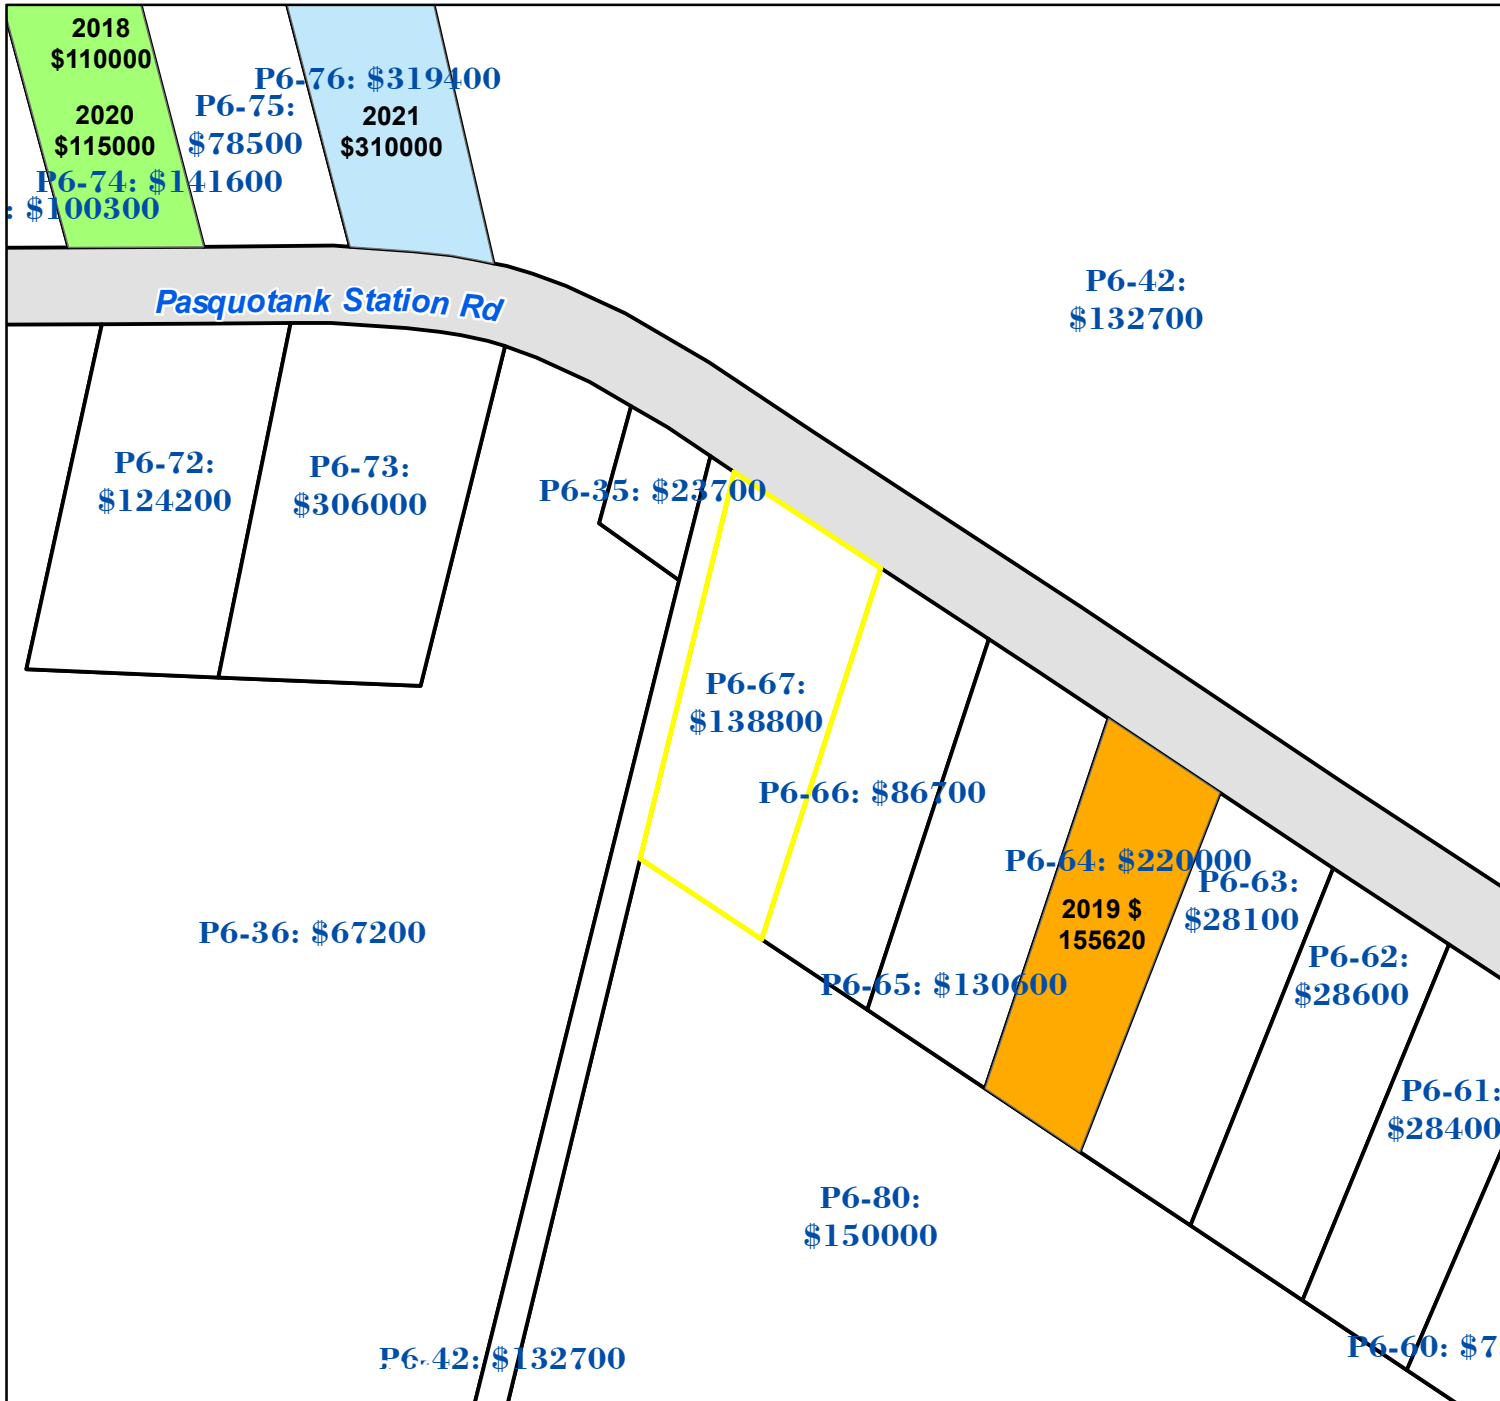

NOT A SURVEY

This map was created from historic maps, recorded deeds and surveys.
It CAN NOT be used to convey land, settle land disputes or build fences.